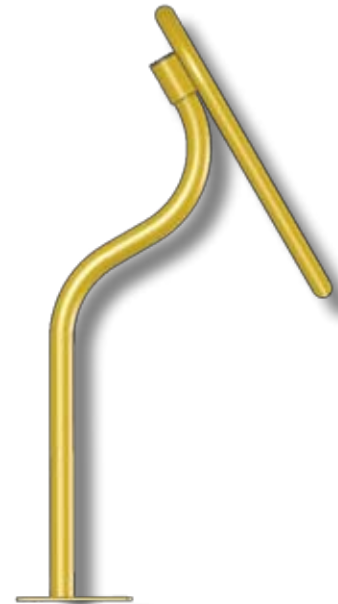

# MID-MOUNT STATIONARY SNEEZEGUARD

MID-MOUNT STATIONARY

ANSI/NSF 2

\* Images are computer renderings, not actual photos, some color variance may occur from what is rendered to the actual powder coat finish.

# SPECIFICATIONS

MID-MOUNT STATIONARY

- Exclusive extruded 1" Groove Tube
- Mounted in rubber gasket
- 1.25" aluminum stands
- Scratch resistant acrylic food shield
- Powder coated finish

***\*Installation Tip:***

*The Surface Mount footpad can be rotated to allow either the two or four inch side of the footpad to face the front edge of the counter.*

<i>Model #</i>	<i>Nominal Length</i>	<i>Overall Length</i>	<i>Between Stands</i>	<i>Weight</i>	<i>Colors Available</i>
<i>2091</i>	<i>2 foot</i>	<i>25.5"</i>	<i>21"</i>	<i>8 lbs</i>	<i>Black/Rich Gold</i>
<i>2101</i>	<i>3 foot</i>	<i>34.75"</i>	<i>30.25"</i>	<i>9 lbs</i>	<i>Black/Rich Gold</i>
<i>2201</i>	<i>4 foot</i>	<i>46.75"</i>	<i>42.25"</i>	<i>10 lbs</i>	<i>Black/Rich Gold</i>
<i>2301</i>	<i>5 foot</i>	<i>58.75"</i>	<i>54.25"</i>	<i>13 lbs</i>	<i>Black/Rich Gold</i>
<i>2401</i>	<i>6 foot</i>	<i>70.75"</i>	<i>66.25"</i>	<i>14 lbs</i>	<i>Black/Rich Gold</i>
<i>2481</i>	<i>8 foot</i>	<i>94.75"</i>	<i>90.25"</i>	<i>18 lbs</i>	<i>Black/Rich Gold</i>