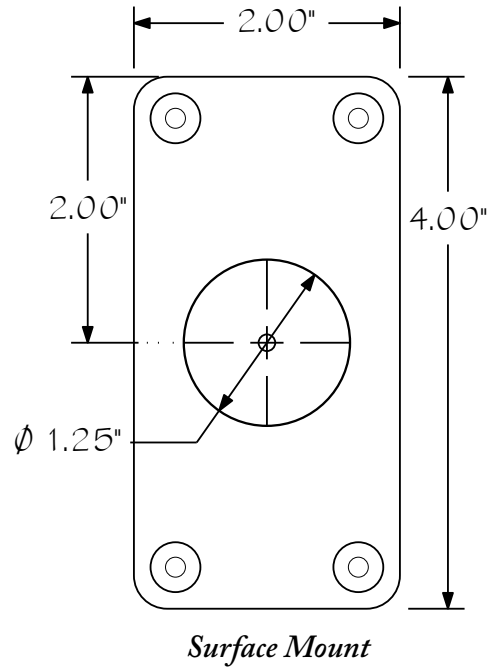

# MID-MOUNT STATIONARY SNEEZEGUARD

MID-MOUNT STATIONARY

ANSI/NSF 2

\* Images are computer renderings, not actual photos, some color variance may occur from what is rendered to the actual powder coat finish.

# SPECIFICATIONS

MID-MOUNT STATIONARY

- Exclusive extruded 1" Groove Tube
- Mounted in rubber gasket
- 1.25" aluminum stands
- Scratch resistant acrylic food shield
- Powder coated finish

***\*Installation Tip:***

*The Surface Mount footpad can be rotated to allow either the two or four inch side of the footpad to face the front edge of the counter.*

<i>Model #</i>	<i>Nominal Length</i>	<i>Overall Length</i>	<i>Between Stands</i>	<i>Weight</i>	<i>Colors Available</i>
<i>2091</i>	<i>2 foot</i>	<i>25.5"</i>	<i>21"</i>	<i>8 lbs</i>	<i>Black/Rich Gold</i>
<i>2101</i>	<i>3 foot</i>	<i>34.75"</i>	<i>30.25"</i>	<i>9 lbs</i>	<i>Black/Rich Gold</i>
<i>2201</i>	<i>4 foot</i>	<i>46.75"</i>	<i>42.25"</i>	<i>10 lbs</i>	<i>Black/Rich Gold</i>
<i>2301</i>	<i>5 foot</i>	<i>58.75"</i>	<i>54.25"</i>	<i>13 lbs</i>	<i>Black/Rich Gold</i>
<i>2401</i>	<i>6 foot</i>	<i>70.75"</i>	<i>66.25"</i>	<i>14 lbs</i>	<i>Black/Rich Gold</i>
<i>2481</i>	<i>8 foot</i>	<i>94.75"</i>	<i>90.25"</i>	<i>18 lbs</i>	<i>Black/Rich Gold</i>