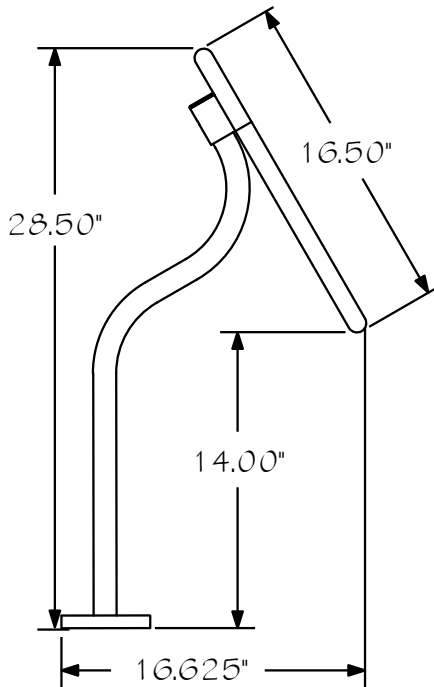

# MID-MOUNT STATIONARY SNEEZEGUARD

MID-MOUNT STATIONARY

ANSI/NSF 2

\* Images are computer renderings, not actual photos, some color variance may occur from what is rendered to the actual powder coat finish.

# SPECIFICATIONS

MID-MOUNT STATIONARY

- Exclusive extruded 1" Groove Tube
- Mounted in rubber gasket
- 1.25" aluminum stands
- Scratch resistant acrylic food shield
- Powder coated finish

***\*Installation Tip:***

*The Surface Mount footpad can be rotated to allow either the two or four inch side of the footpad to face the front edge of the counter.*

<i>Model #</i>	<i>Nominal Length</i>	<i>Overall Length</i>	<i>Between Stands</i>	<i>Weight</i>	<i>Colors Available</i>
<i>2091</i>	<i>2 foot</i>	<i>25.5"</i>	<i>21"</i>	<i>8 lbs</i>	<i>Black/Rich Gold</i>
<i>2101</i>	<i>3 foot</i>	<i>34.75"</i>	<i>30.25"</i>	<i>9 lbs</i>	<i>Black/Rich Gold</i>
<i>2201</i>	<i>4 foot</i>	<i>46.75"</i>	<i>42.25"</i>	<i>10 lbs</i>	<i>Black/Rich Gold</i>
<i>2301</i>	<i>5 foot</i>	<i>58.75"</i>	<i>54.25"</i>	<i>13 lbs</i>	<i>Black/Rich Gold</i>
<i>2401</i>	<i>6 foot</i>	<i>70.75"</i>	<i>66.25"</i>	<i>14 lbs</i>	<i>Black/Rich Gold</i>
<i>2481</i>	<i>8 foot</i>	<i>94.75"</i>	<i>90.25"</i>	<i>18 lbs</i>	<i>Black/Rich Gold</i>