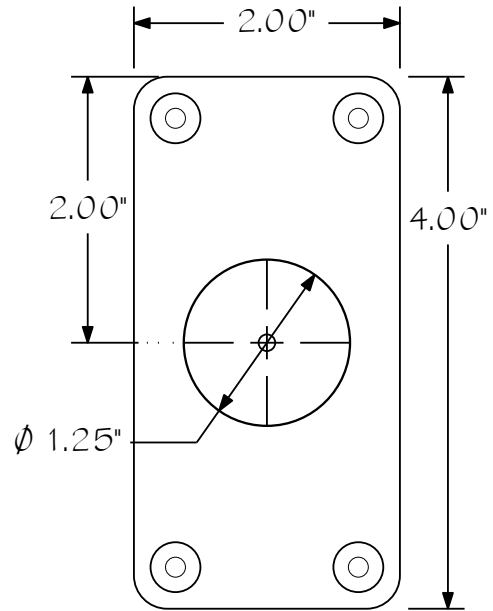

# FRONT MOUNT STATIONARY SNEEZEGUARD

FRONT MOUNT STATIONARY

ANSI/NSF 2

\* Images are computer renderings, not actual photos, some color variance may occur from what is rendered to the actual powder coat finish.

# SPECIFICATIONS

Surface Mount

***\*Installation Tip:***

*The Surface Mount footpad can be rotated to allow either the two or four inch side of the footpad to face the front edge of the counter.*

- Exclusive extruded 1" Groove Tube
- Mounted in rubber gasket
- 1.25" aluminum stands
- Scratch resistant acrylic food shield
- Powder coated finish

FRONT MOUNT STATIONARY

Model #	Nominal Length	Overall Length	Between Stands	Weight	Colors Available
2091 FM	2 foot	25"	21"	8 lbs	Black/Rich Gold
2101 FM	3 foot	34.25"	30.25"	9 lbs	Black/Rich Gold
2201 FM	4 foot	46.25"	42.25"	10 lbs	Black/Rich Gold
2301 FM	5 foot	58.25"	54.25"	13 lbs	Black/Rich Gold
2401 FM	6 foot	70.25"	66.25"	14 lbs	Black/Rich Gold
2481 FM	8 foot	94.25"	90.25"	18 lbs	Black/Rich Gold