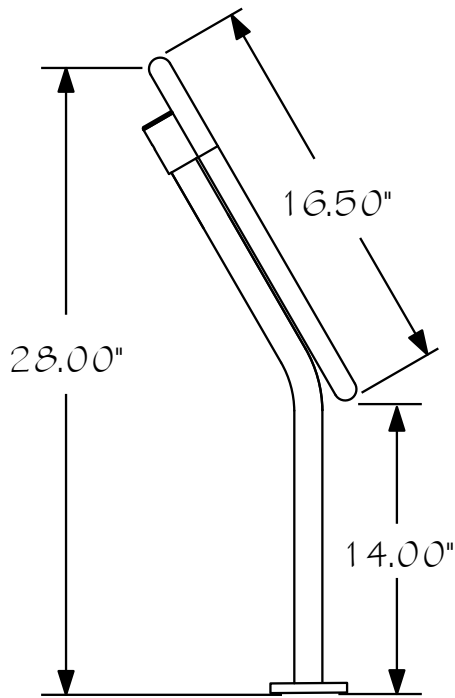

# FRONT MOUNT STATIONARY SNEEZEGUARD

FRONT MOUNT STATIONARY

ANSI/NSF 2

\* Images are computer renderings, not actual photos, some color variance may occur from what is rendered to the actual powder coat finish.

# SPECIFICATIONS

Surface Mount

***\*Installation Tip:***

*The Surface Mount footpad can be rotated to allow either the two or four inch side of the footpad to face the front edge of the counter.*

- Exclusive extruded 1" Groove Tube
- Mounted in rubber gasket
- 1.25" aluminum stands
- Scratch resistant acrylic food shield
- Powder coated finish

FRONT MOUNT STATIONARY

Model #	Nominal Length	Overall Length	Between Stands	Weight	Colors Available
2091 FM	2 foot	25"	21"	8 lbs	Black/Rich Gold
2101 FM	3 foot	34.25"	30.25"	9 lbs	Black/Rich Gold
2201 FM	4 foot	46.25"	42.25"	10 lbs	Black/Rich Gold
2301 FM	5 foot	58.25"	54.25"	13 lbs	Black/Rich Gold
2401 FM	6 foot	70.25"	66.25"	14 lbs	Black/Rich Gold
2481 FM	8 foot	94.25"	90.25"	18 lbs	Black/Rich Gold