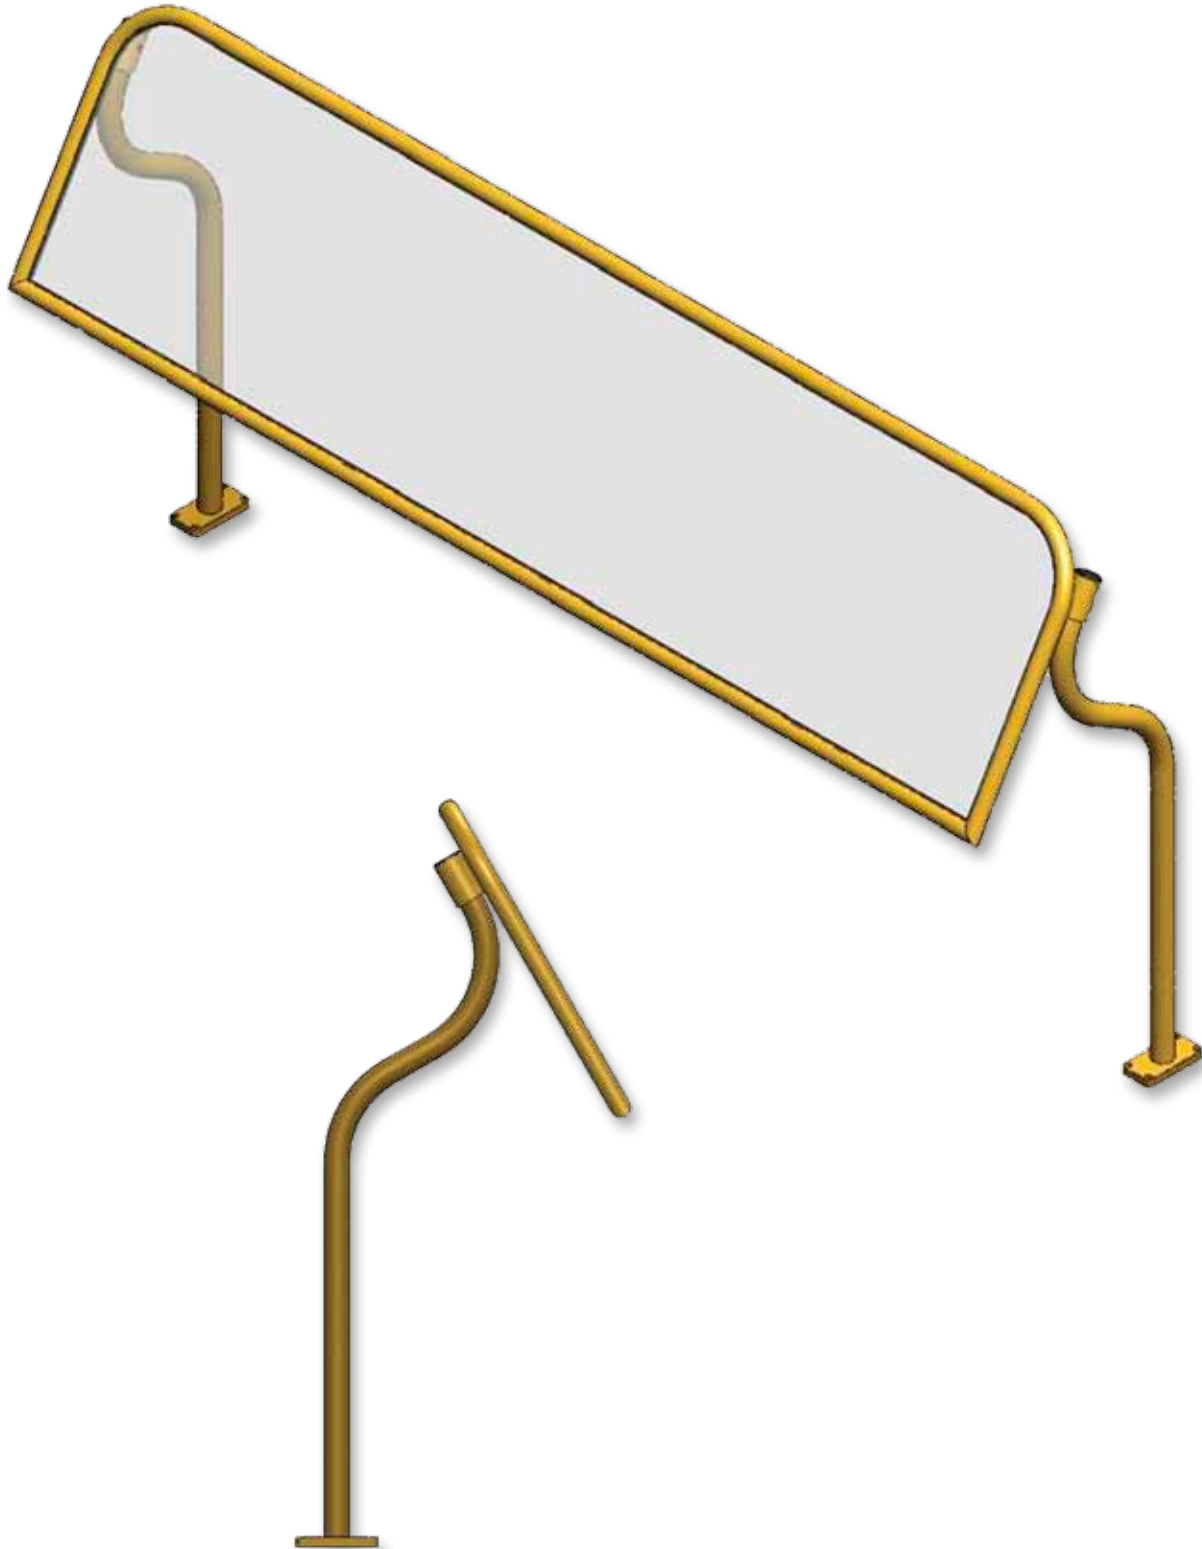

MID-MOUNT STATIONARY SNEEZE GUARD

MID-MOUNT STATIONARY

ANSI/NSF 2

* Images are computer renderings, not actual photos, some color variance may occur from what is rendered to the actual powder coat finish.

Phone: 800-569-2056
Fax: 573-449-7126
www.sneezeguardsolutions.com

SPECIFICATIONS

- *Exclusive extruded 1" Groove Tube*
- *Mounted in rubber gasket*
- *1.25" aluminum stands*
- *Scratch resistant acrylic food shield*
- *Powder coated finish*

<i>Black</i>	<i>Gold</i>	<i>Nominal Length</i>	<i>Overall Length</i>	<i>Between Stands</i>	<i>Weight</i>
<i>2091</i>	<i>2092</i>	<i>2 foot</i>	<i>25"</i>	<i>21"</i>	<i>8 lbs</i>
<i>2101</i>	<i>2102</i>	<i>3 foot</i>	<i>34.25"</i>	<i>30.25"</i>	<i>9 lbs</i>
<i>2201</i>	<i>2202</i>	<i>4 foot</i>	<i>46.25"</i>	<i>42.25"</i>	<i>10 lbs</i>
<i>2301</i>	<i>2302</i>	<i>5 foot</i>	<i>58.25"</i>	<i>54.25"</i>	<i>13 lbs</i>
<i>2401</i>	<i>2402</i>	<i>6 foot</i>	<i>70.25"</i>	<i>66.25"</i>	<i>14 lbs</i>
<i>2481</i>	<i>2482</i>	<i>8 foot</i>	<i>94.25"</i>	<i>90.25"</i>	<i>18 lbs</i>

Call for quote on substituting tempered glass for Acrylic food shield.

Silver available upon request

MID-MOUNT STATIONARY